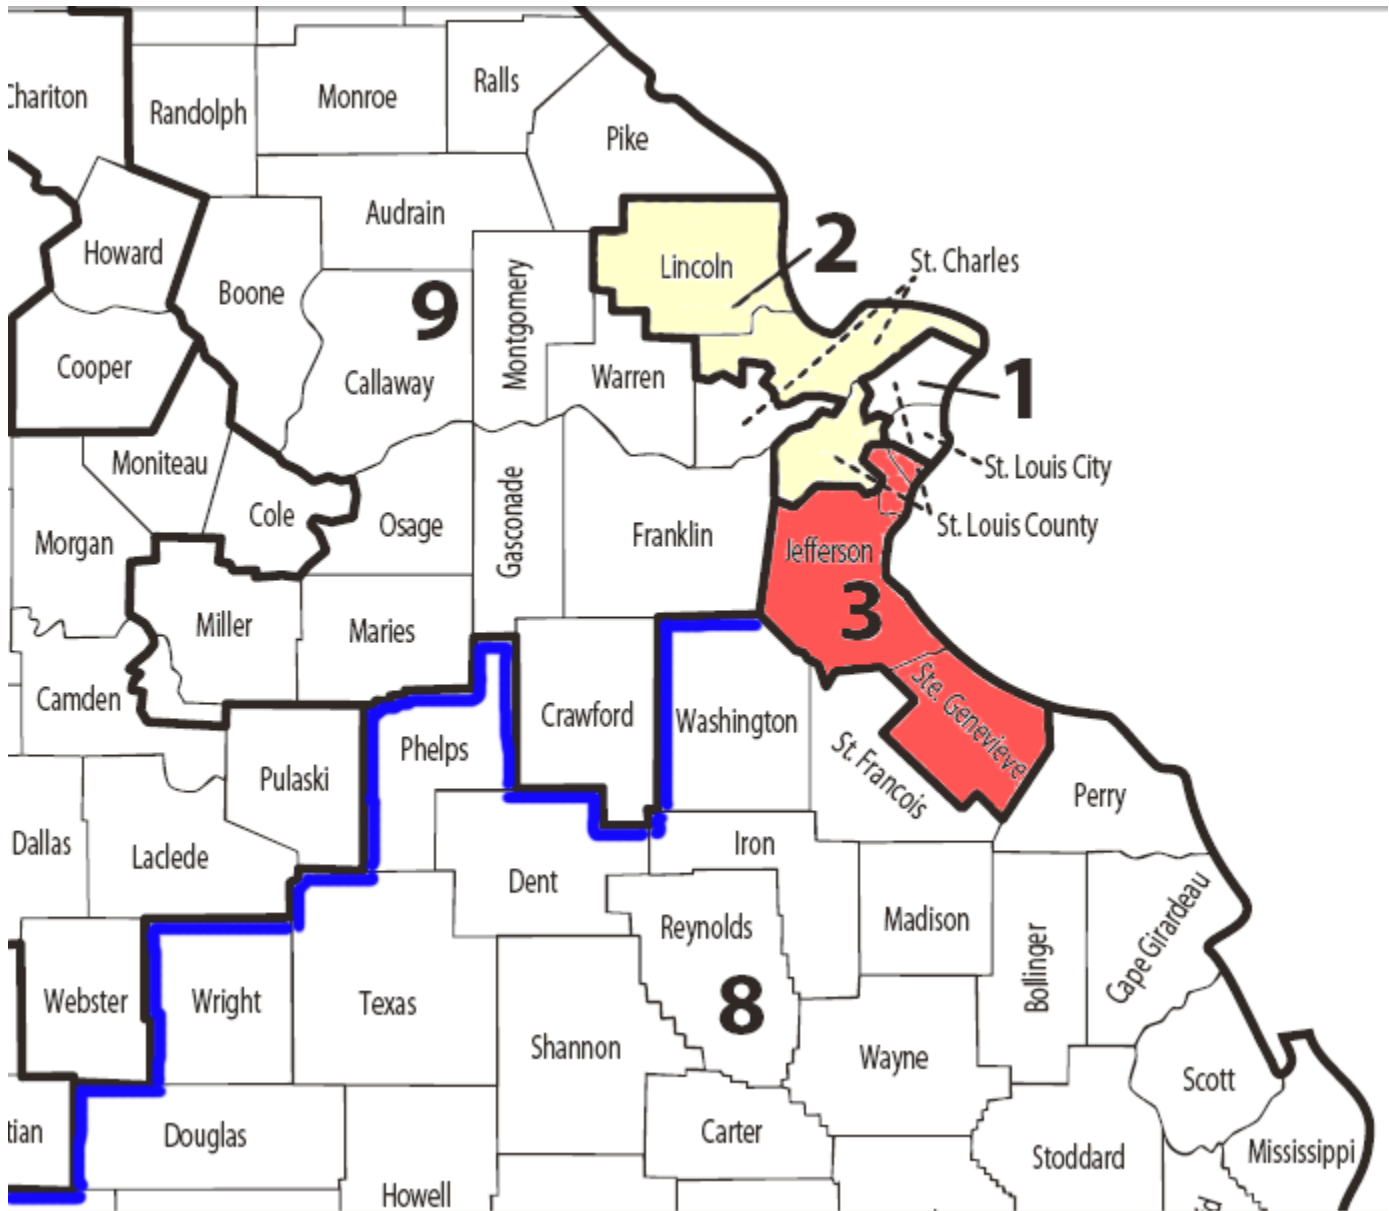

MISSOURI CONGRESSIONAL DISTRICTS

MISSOURI

1ST = LACY CLAY

2ND = TODD AKIN

3RD = RUSS CARNAHAN

8TH = JO ANN EMERSON

9TH = BLAINE LUETKEMEYER